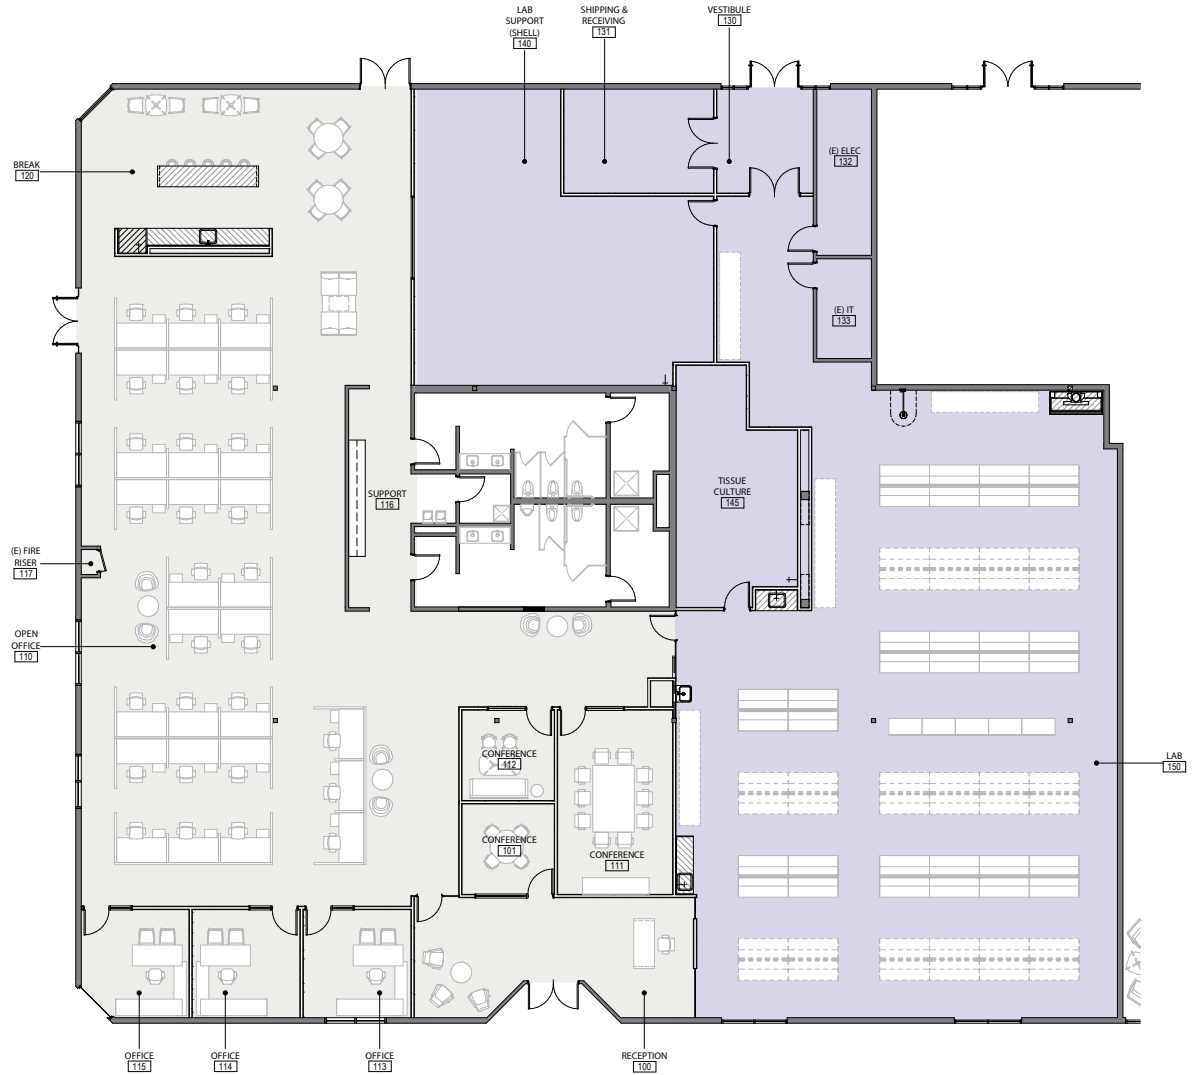

2455

Faber Place

Suite 100
±13,193 RSF

Available
Immediately

Furniture not included

- Lab
- Office